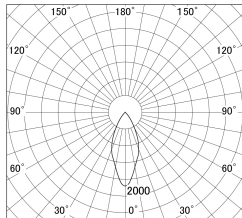

■ Lighting Distribution Curve (cd/1000 lm)