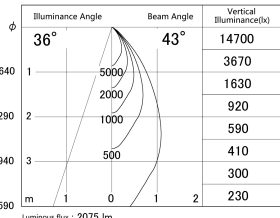

Item no. DD161-2045MB9040-FX

Series Name: AMMA Φ80 series Lens type Fixed Antiglare (DD161-AG-FX)

■ Lighting Distribution Curve (cd/1000 lm)

Installation	Recessed mount
Type	AMMA Φ80 series Lens type Fixed Antiglare (DD161-AG-FX)
Fixture wattage	21W
Beam angle	43
Color Temp.	4000K
CRI	Ra>90
Luminous	2076 lm
Body	Die-cast aluminum alloy
Body finish	N/A
Trim finish	Black
Reflector finish	Mirror
IP Rate	IP20
Light source	COB module
Input Voltage	AC220~240V
Dimming Type	Non-Dimmable
Certificate	CE,CCC
Cut Hole	80mm