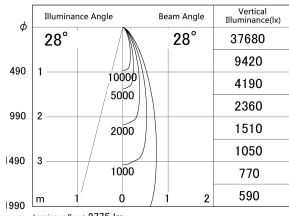

Item no. DD161-2525MB9040-FX

Series Name: AMMA Φ80 series Lens type Fixed Antiglare (DD161-AG-FX)

■ Lighting Distribution Curve (cd/1000 lm)

Installation	Recessed mount
Type	AMMA Φ80 series Lens type Fixed Antiglare (DD161-AG-FX)
Fixture wattage	24W
Beam angle	28
Color Temp.	4000K
CRI	Ra>90
Luminous	2776 lm
Body	Die-cast aluminum alloy
Body finish	N/A
Trim finish	Black
Reflector finish	Mirror
IP Rate	IP20
Light source	COB module
Input Voltage	AC220~240V
Dimming Type	Non-Dimmable
Certificate	CE,CCC
Cut Hole	80mm