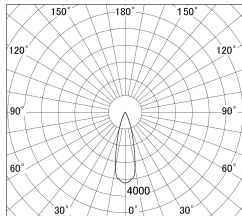

■ Lighting Distribution Curve (cd/1000 lm)