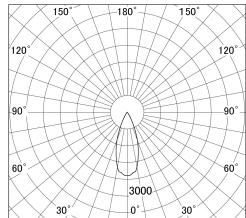

Installation	Recessed mount
Type	AMMA Φ80 series Lens type Fixed Antiglare (DD161-AG-FX)
Fixture wattage	24W
Beam angle	38
Color Temp.	4000K
CRI	Ra>90
Luminous	2732 lm
Body	Die-cast aluminum alloy
Body finish	N/A
Trim finish	Black
Reflector finish	Mirror
IP Rate	IP20
Light source	COB module
Input Voltage	AC220~240V
Dimming Type	Non-Dimmable
Certificate	CE,CCC
Cut Hole	80mm

■ Lighting Distribution Curve (cd/1000 lm)