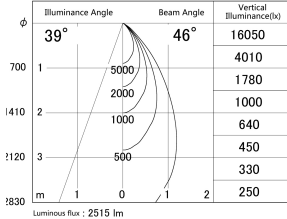

Item no. DD161-2545MB9040-FX

Series Name: AMMA Φ80 series Lens type Fixed Antiglare (DD161-AG-FX)

■ Lighting Distribution Curve (cd/1000 lm)

Installation	Recessed mount
Type	AMMA Φ80 series Lens type Fixed Antiglare (DD161-AG-FX)
Fixture wattage	24W
Beam angle	46
Color Temp.	4000K
CRI	Ra>90
Luminous	2516 lm
Body	Die-cast aluminum alloy
Body finish	N/A
Trim finish	Black
Reflector finish	Mirror
IP Rate	IP20
Light source	COB module
Input Voltage	AC220~240V
Dimming Type	Non-Dimmable
Certificate	CE,CCC
Cut Hole	80mm