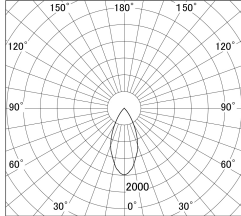

■ Lighting Distribution Curve (cd/1000 lm)