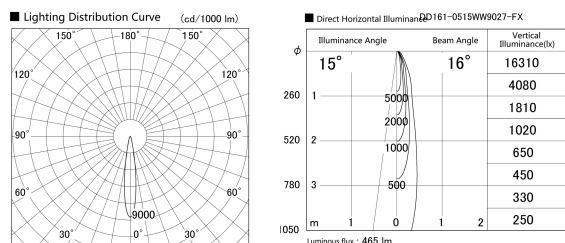

Item no. DD161-0515WW9027-FX

Series Name: AMMA Φ 80 series Lens type
Fixed Antiglare (DD161-AG-FX)

| | |
|------------------|---|
| Installation | Recessed mount |
| Type | AMMA Φ 80 series Lens type Fixed Antiglare (DD161-AG-FX) |
| Fixture wattage | 5W |
| Beam angle | 16 |
| Color Temp. | 2700K |
| CRI | Ra>90 |
| Luminous | 467 lm |
| Body | Die-cast aluminum alloy |
| Body finish | N/A |
| Trim finish | White |
| Reflector finish | White |
| IP Rate | IP20 |
| Light source | COB module |
| Input Voltage | AC220~240V |
| Dimming Type | Non-Dimmable |
| Certificate | CE,CCC |
| Cut Hole | 80mm |