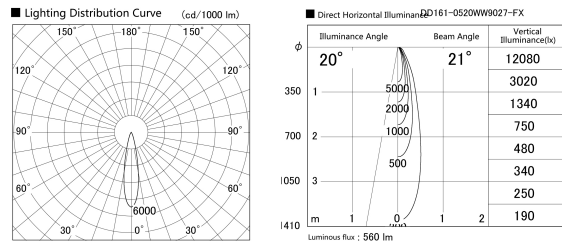

Item no. DD161-0520WW9027-FX

Series Name: AMMA Φ80 series Lens type Fixed Antiglare (DD161-AG-FX)

Installation	Recessed mount
Type	AMMA Φ80 series Lens type Fixed Antiglare (DD161-AG-FX)
Fixture wattage	5W
Beam angle	21
Color Temp.	2700K
CRI	Ra>90
Luminous	560 lm
Body	Die-cast aluminum alloy
Body finish	N/A
Trim finish	White
Reflector finish	White
IP Rate	IP20
Light source	COB module
Input Voltage	AC220~240V
Dimming Type	Non-Dimmable
Certificate	CE,CCC
Cut Hole	80mm