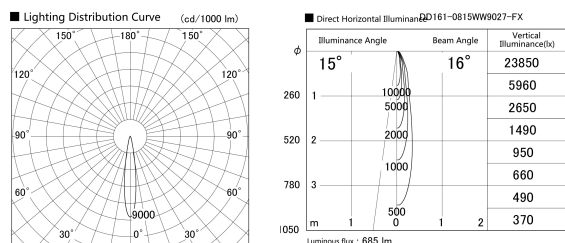

Item no. DD161-0815WW9027-FX

Series Name: AMMA Φ 80 series Lens type
Fixed Antiglare (DD161-AG-FX)

Installation	Recessed mount
Type	AMMA Φ 80 series Lens type Fixed Antiglare (DD161-AG-FX)
Fixture wattage	7.5W
Beam angle	16
Color Temp.	2700K
CRI	Ra>90
Luminous	683 lm
Body	Die-cast aluminum alloy
Body finish	N/A
Trim finish	White
Reflector finish	White
IP Rate	IP20
Light source	COB module
Input Voltage	AC220~240V
Dimming Type	Non-Dimmable
Certificate	CE,CCC
Cut Hole	80mm