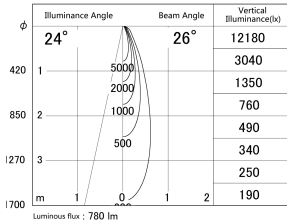

Item no. DD161-0825WW9027-FX

Series Name: AMMA Φ80 series Lens type
Fixed Antiglare (DD161-AG-FX)

■ Lighting Distribution Curve (cd/1000 lm)

Installation	Recessed mount
Type	AMMA Φ80 series Lens type Fixed Antiglare (DD161-AG-FX)
Fixture wattage	7.5W
Beam angle	26
Color Temp.	2700K
CRI	Ra>90
Luminous	778 lm
Body	Die-cast aluminum alloy
Body finish	N/A
Trim finish	White
Reflector finish	White
IP Rate	IP20
Light source	COB module
Input Voltage	AC220~240V
Dimming Type	Non-Dimmable
Certificate	CE,CCC
Cut Hole	80mm