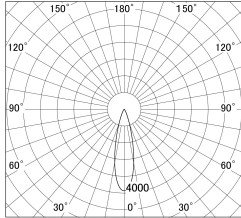

■ Lighting Distribution Curve (cd/1000 lm)