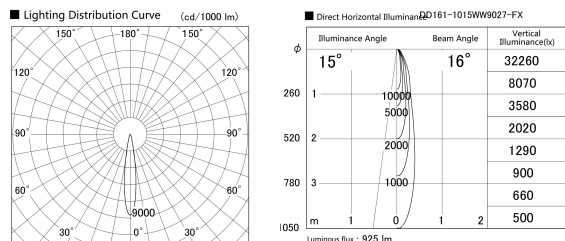

Item no. DD161-1015WW9027-FX

Series Name: AMMA Φ80 series Lens type  
Fixed Antiglare (DD161-AG-FX)

Installation	Recessed mount
Type	AMMA Φ80 series Lens type Fixed Antiglare (DD161-AG-FX)
Fixture wattage	10.5W
Beam angle	16
Color Temp.	2700K
CRI	Ra>90
Luminous	924 lm
Body	Die-cast aluminum alloy
Body finish	N/A
Trim finish	White
Reflector finish	White
IP Rate	IP20
Light source	COB module
Input Voltage	AC220~240V
Dimming Type	Non-Dimmable
Certificate	CE,CCC
Cut Hole	80mm