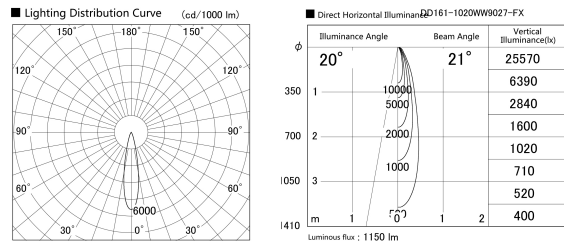

Item no. DD161-1020WW9027-FX

Series Name: AMMA  $\Phi$ 80 series Lens type  
Fixed Antiglare (DD161-AG-FX)

Installation	Recessed mount
Type	AMMA $\Phi$ 80 series Lens type Fixed Antiglare (DD161-AG-FX)
Fixture wattage	10.5W
Beam angle	21
Color Temp.	2700K
CRI	Ra>90
Luminous	1151 lm
Body	Die-cast aluminum alloy
Body finish	N/A
Trim finish	White
Reflector finish	White
IP Rate	IP20
Light source	COB module
Input Voltage	AC220~240V
Dimming Type	Non-Dimmable
Certificate	CE,CCC
Cut Hole	80mm