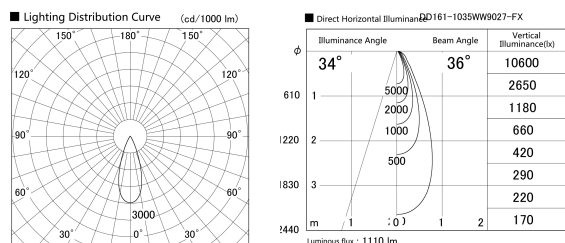

Item no. DD161-1035WW9027-FX

Series Name: AMMA Φ80 series Lens type Fixed Antiglare (DD161-AG-FX)

Installation	Recessed mount
Type	AMMA Φ80 series Lens type Fixed Antiglare (DD161-AG-FX)
Fixture wattage	10.5W
Beam angle	36
Color Temp.	2700K
CRI	Ra>90
Luminous	1110 lm
Body	Die-cast aluminum alloy
Body finish	N/A
Trim finish	White
Reflector finish	White
IP Rate	IP20
Light source	COB module
Input Voltage	AC220~240V
Dimming Type	Non-Dimmable
Certificate	CE,CCC
Cut Hole	80mm