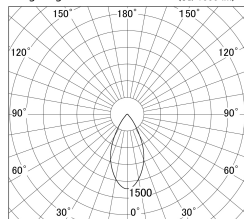

■ Lighting Distribution Curve (cd/1000 lm)