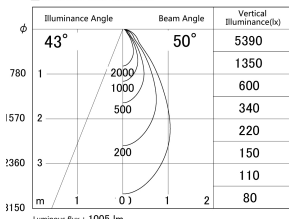

Item no. DD161-1045WW9027-FX

Series Name: AMMA Φ 80 series Lens type
Fixed Antiglare (DD161-AG-FX)

■ Lighting Distribution Curve (cd/1000 lm)

Installation	Recessed mount
Type	AMMA Φ80 series Lens type Fixed Antiglare (DD161-AG-FX)
Fixture wattage	10.5W
Beam angle	50
Color Temp.	2700K
CRI	Ra>90
Luminous	1007 lm
Body	Die-cast aluminum alloy
Body finish	N/A
Trim finish	White
Reflector finish	White
IP Rate	IP20
Light source	COB module
Input Voltage	AC220~240V
Dimming Type	Non-Dimmable
Certificate	CE,CCC
Cut Hole	80mm