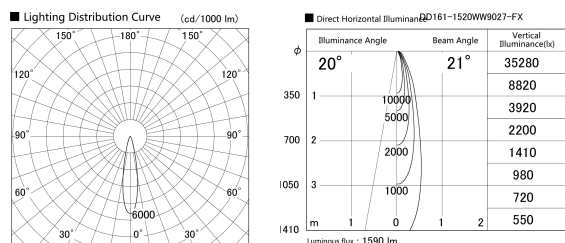

Item no. DD161-1520WW9027-FX

Series Name: AMMA Φ 80 series Lens type
Fixed Antiglare (DD161-AG-FX)

Installation	Recessed mount
Type	AMMA Φ 80 series Lens type Fixed Antiglare (DD161-AG-FX)
Fixture wattage	14W
Beam angle	21
Color Temp.	2700K
CRI	Ra>90
Luminous	1588 lm
Body	Die-cast aluminum alloy
Body finish	N/A
Trim finish	White
Reflector finish	White
IP Rate	IP20
Light source	COB module
Input Voltage	AC220~240V
Dimming Type	Non-Dimmable
Certificate	CE,CCC
Cut Hole	80mm