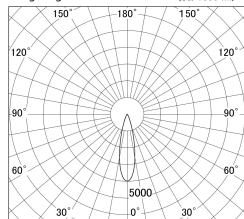

■ Lighting Distribution Curve (cd/1000 lm)