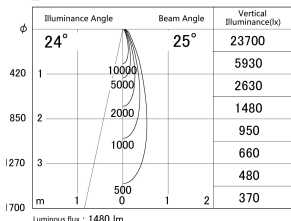

Item no. DD161-1525WW9027-FX

Series Name: AMMA Φ80 series Lens type
Fixed Antiglare (DD161-AG-FX)

■ Lighting Distribution Curve (cd/1000 lm)

Installation	Recessed mount
Type	AMMA Φ80 series Lens type Fixed Antiglare (DD161-AG-FX)
Fixture wattage	14W
Beam angle	25
Color Temp.	2700K
CRI	Ra>90
Luminous	1479 lm
Body	Die-cast aluminum alloy
Body finish	N/A
Trim finish	White
Reflector finish	White
IP Rate	IP20
Light source	COB module
Input Voltage	AC220~240V
Dimming Type	Non-Dimmable
Certificate	CE,CCC
Cut Hole	80mm