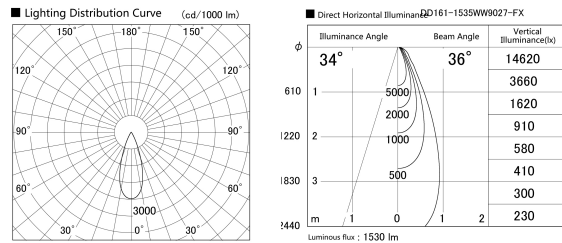

Item no. DD161-1535WW9027-FX

Series Name: AMMA Φ80 series Lens type
Fixed Antiglare (DD161-AG-FX)

Installation	Recessed mount
Type	AMMA Φ80 series Lens type Fixed Antiglare (DD161-AG-FX)
Fixture wattage	14W
Beam angle	36
Color Temp.	2700K
CRI	Ra>90
Luminous	1531 lm
Body	Die-cast aluminum alloy
Body finish	N/A
Trim finish	White
Reflector finish	White
IP Rate	IP20
Light source	COB module
Input Voltage	AC220~240V
Dimming Type	Non-Dimmable
Certificate	CE,CCC
Cut Hole	80mm