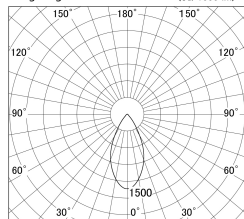

■ Lighting Distribution Curve (cd/1000 lm)