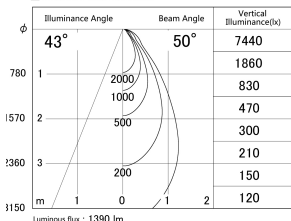

Item no. DD161-1545WW9027-FX

Series Name: AMMA Φ80 series Lens type Fixed Antiglare (DD161-AG-FX)

■ Lighting Distribution Curve (cd/1000 lm)

Installation	Recessed mount
Type	AMMA Φ80 series Lens type Fixed Antiglare (DD161-AG-FX)
Fixture wattage	14W
Beam angle	50
Color Temp.	2700K
CRI	Ra>90
Luminous	1389 lm
Body	Die-cast aluminum alloy
Body finish	N/A
Trim finish	White
Reflector finish	White
IP Rate	IP20
Light source	COB module
Input Voltage	AC220~240V
Dimming Type	Non-Dimmable
Certificate	CE,CCC
Cut Hole	80mm