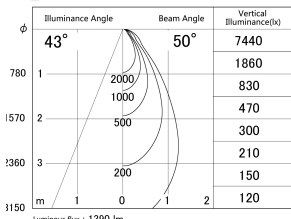

Luminous flux: 1390 lm