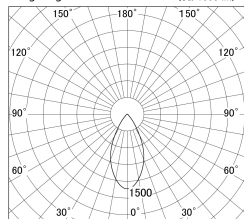

■ Lighting Distribution Curve (cd/1000 lm)

Luminous flux: 1390 lm