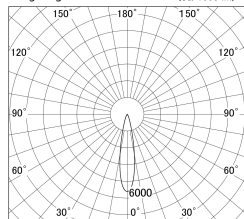

■ Lighting Distribution Curve (cd/1000 lm)