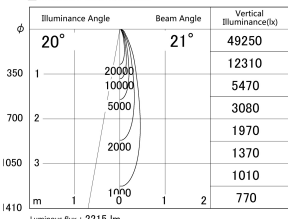

Item no. DD161-2020WW9027-FX

Series Name: AMMA Φ80 series Lens type Fixed Antiglare (DD161-AG-FX)

■ Lighting Distribution Curve (cd/1000 lm)

Installation	Recessed mount
Type	AMMA Φ80 series Lens type Fixed Antiglare (DD161-AG-FX)
Fixture wattage	21W
Beam angle	21
Color Temp.	2700K
CRI	Ra>90
Luminous	2217 lm
Body	Die-cast aluminum alloy
Body finish	N/A
Trim finish	White
Reflector finish	White
IP Rate	IP20
Light source	COB module
Input Voltage	AC220~240V
Dimming Type	Non-Dimmable
Certificate	CE,CCC
Cut Hole	80mm