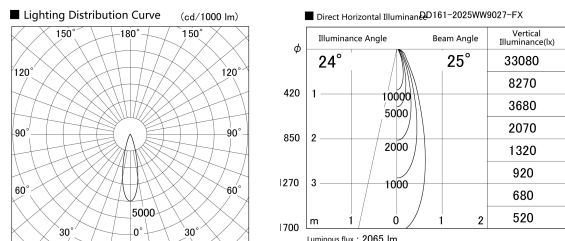

Item no. DD161-2025WW9027-FX

Series Name: AMMA Φ80 series Lens type Fixed Antiglare (DD161-AG-FX)

Installation	Recessed mount
Type	AMMA Φ80 series Lens type Fixed Antiglare (DD161-AG-FX)
Fixture wattage	21W
Beam angle	25
Color Temp.	2700K
CRI	Ra>90
Luminous	2064 lm
Body	Die-cast aluminum alloy
Body finish	N/A
Trim finish	White
Reflector finish	White
IP Rate	IP20
Light source	COB module
Input Voltage	AC220~240V
Dimming Type	Non-Dimmable
Certificate	CE,CCC
Cut Hole	80mm