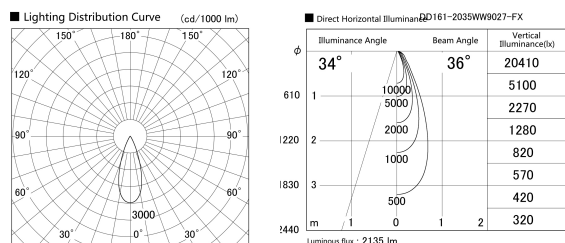

Item no. DD161-2035WW9027-FX

Series Name: AMMA Φ80 series Lens type
Fixed Antiglare (DD161-AG-FX)

Installation	Recessed mount
Type	AMMA Φ80 series Lens type Fixed Antiglare (DD161-AG-FX)
Fixture wattage	21W
Beam angle	36
Color Temp.	2700K
CRI	Ra>90
Luminous	2137 lm
Body	Die-cast aluminum alloy
Body finish	N/A
Trim finish	White
Reflector finish	White
IP Rate	IP20
Light source	COB module
Input Voltage	AC220~240V
Dimming Type	Non-Dimmable
Certificate	CE,CCC
Cut Hole	80mm