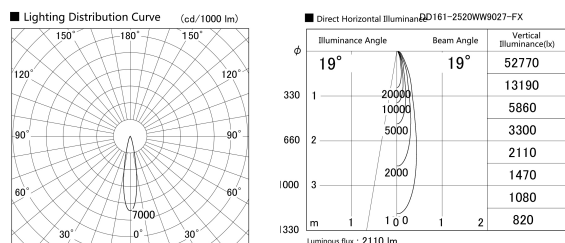

Item no. DD161-2520WW9027-FX

Series Name: AMMA Φ80 series Lens type Fixed Antiglare (DD161-AG-FX)

Installation	Recessed mount
Type	AMMA Φ80 series Lens type Fixed Antiglare (DD161-AG-FX)
Fixture wattage	24W
Beam angle	19
Color Temp.	2700K
CRI	Ra>90
Luminous	2109 lm
Body	Die-cast aluminum alloy
Body finish	N/A
Trim finish	White
Reflector finish	White
IP Rate	IP20
Light source	COB module
Input Voltage	AC220~240V
Dimming Type	Non-Dimmable
Certificate	CE,CCC
Cut Hole	80mm