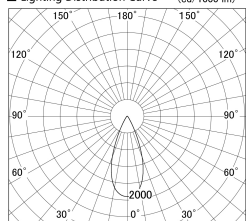

■ Lighting Distribution Curve (cd/1000 lm)

Luminous flux : 2545 lm