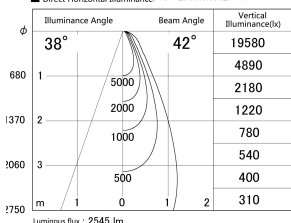

Luminous flux : 2545 lm