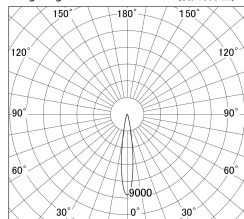

Installation	Recessed mount
Type	AMMA Φ80 series Lens type Fixed Antiglare (DD161-AG-FX)
Fixture wattage	5W
Beam angle	16
Color Temp.	3000K
CRI	Ra>90
Luminous	477 lm
Body	Die-cast aluminum alloy
Body finish	N/A
Trim finish	White
Reflector finish	White
IP Rate	IP20
Light source	COB module
Input Voltage	AC220~240V
Dimming Type	Non-Dimmable
Certificate	CE,CCC
Cut Hole	80mm

■ Lighting Distribution Curve (cd/1000 lm)