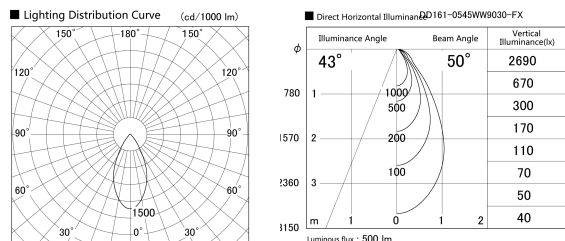

Item no. DD161-0545WW9030-FX

Series Name: AMMA Φ80 series Lens type Fixed Antiglare (DD161-AG-FX)

Installation	Recessed mount
Type	AMMA Φ80 series Lens type Fixed Antiglare (DD161-AG-FX)
Fixture wattage	5W
Beam angle	50
Color Temp.	3000K
CRI	Ra>90
Luminous	501 lm
Body	Die-cast aluminum alloy
Body finish	N/A
Trim finish	White
Reflector finish	White
IP Rate	IP20
Light source	COB module
Input Voltage	AC220~240V
Dimming Type	Non-Dimmable
Certificate	CE,CCC
Cut Hole	80mm