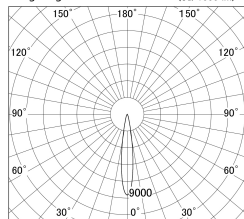

■ Lighting Distribution Curve (cd/1000 lm)

Luminous flux : 695 lm