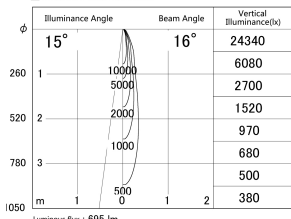

Luminous flux : 695 lm