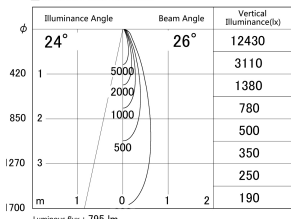

Item no. DD161-0825WW9030-FX

Series Name: AMMA Φ80 series Lens type
Fixed Antiglare (DD161-AG-FX)

■ Lighting Distribution Curve (cd/1000 lm)

Installation	Recessed mount
Type	AMMA Φ80 series Lens type Fixed Antiglare (DD161-AG-FX)
Fixture wattage	7.5W
Beam angle	26
Color Temp.	3000K
CRI	Ra>90
Luminous	794 lm
Body	Die-cast aluminum alloy
Body finish	N/A
Trim finish	White
Reflector finish	White
IP Rate	IP20
Light source	COB module
Input Voltage	AC220~240V
Dimming Type	Non-Dimmable
Certificate	CE,CCC
Cut Hole	80mm