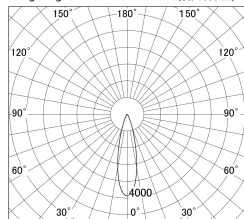

■ Lighting Distribution Curve (cd/1000 lm)