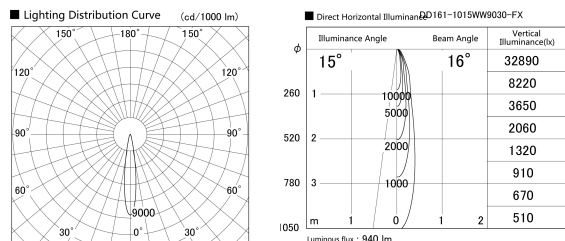

Item no. DD161-1015WW9030-FX

Series Name: AMMA Φ80 series Lens type Fixed Antiglare (DD161-AG-FX)

Installation	Recessed mount
Type	AMMA Φ80 series Lens type Fixed Antiglare (DD161-AG-FX)
Fixture wattage	10.5W
Beam angle	16
Color Temp.	3000K
CRI	Ra>90
Luminous	942 lm
Body	Die-cast aluminum alloy
Body finish	N/A
Trim finish	White
Reflector finish	White
IP Rate	IP20
Light source	COB module
Input Voltage	AC220~240V
Dimming Type	Non-Dimmable
Certificate	CE,CCC
Cut Hole	80mm