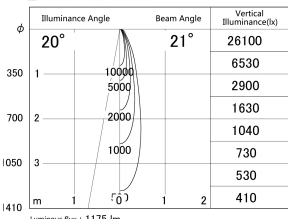

Item no. DD161-1020WW9030-FX

Series Name: AMMA Φ80 series Lens type Fixed Antiglare (DD161-AG-FX)

■ Lighting Distribution Curve (cd/1000 lm)

Installation	Recessed mount
Type	AMMA Φ80 series Lens type Fixed Antiglare (DD161-AG-FX)
Fixture wattage	10.5W
Beam angle	21
Color Temp.	3000K
CRI	Ra>90
Luminous	1175 lm
Body	Die-cast aluminum alloy
Body finish	N/A
Trim finish	White
Reflector finish	White
IP Rate	IP20
Light source	COB module
Input Voltage	AC220~240V
Dimming Type	Non-Dimmable
Certificate	CE,CCC
Cut Hole	80mm