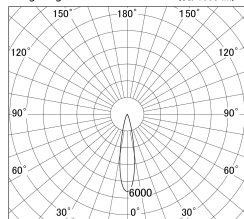

■ Lighting Distribution Curve (cd/1000 lm)