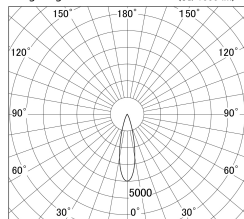

■ Lighting Distribution Curve (cd/1000 lm)