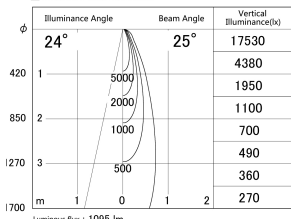

Item no. DD161-1025WW9030-FX

Series Name: AMMA Φ80 series Lens type
Fixed Antiglare (DD161-AG-FX)

■ Lighting Distribution Curve (cd/1000 lm)

Installation	Recessed mount
Type	AMMA Φ80 series Lens type Fixed Antiglare (DD161-AG-FX)
Fixture wattage	10.5W
Beam angle	25
Color Temp.	3000K
CRI	Ra>90
Luminous	1094 lm
Body	Die-cast aluminum alloy
Body finish	N/A
Trim finish	White
Reflector finish	White
IP Rate	IP20
Light source	COB module
Input Voltage	AC220~240V
Dimming Type	Non-Dimmable
Certificate	CE,CCC
Cut Hole	80mm