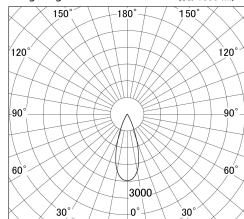

■ Lighting Distribution Curve (cd/1000 lm)