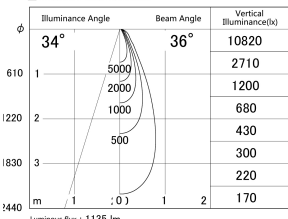

Item no. DD161-1035WW9030-FX

Series Name: AMMA Φ80 series Lens type Fixed Antiglare (DD161-AG-FX)

■ Lighting Distribution Curve (cd/1000 lm)

Installation	Recessed mount
Type	AMMA Φ80 series Lens type Fixed Antiglare (DD161-AG-FX)
Fixture wattage	10.5W
Beam angle	36
Color Temp.	3000K
CRI	Ra>90
Luminous	1133 lm
Body	Die-cast aluminum alloy
Body finish	N/A
Trim finish	White
Reflector finish	White
IP Rate	IP20
Light source	COB module
Input Voltage	AC220~240V
Dimming Type	Non-Dimmable
Certificate	CE,CCC
Cut Hole	80mm