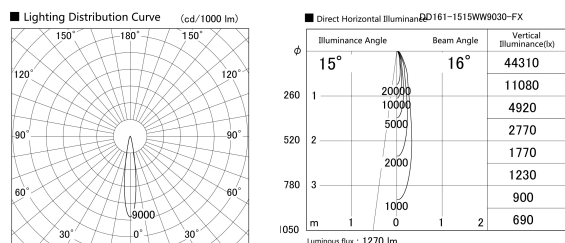

Item no. DD161-1515WW9030-FX

Series Name: AMMA Φ80 series Lens type  
Fixed Antiglare (DD161-AG-FX)

Installation	Recessed mount
Type	AMMA Φ80 series Lens type Fixed Antiglare (DD161-AG-FX)
Fixture wattage	14W
Beam angle	16
Color Temp.	3000K
CRI	Ra>90
Luminous	1269 lm
Body	Die-cast aluminum alloy
Body finish	N/A
Trim finish	White
Reflector finish	White
IP Rate	IP20
Light source	COB module
Input Voltage	AC220~240V
Dimming Type	Non-Dimmable
Certificate	CE,CCC
Cut Hole	80mm