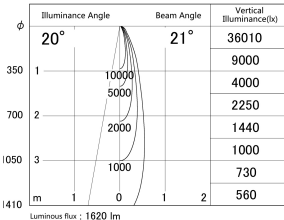

Item no. DD161-1520WW9030-FX

Series Name: AMMA Φ 80 series Lens type
Fixed Antiglare (DD161-AG-FX)

■ Lighting Distribution Curve (cd/1000 lm)

Installation	Recessed mount
Type	AMMA Φ80 series Lens type Fixed Antiglare (DD161-AG-FX)
Fixture wattage	14W
Beam angle	21
Color Temp.	3000K
CRI	Ra>90
Luminous	1621 lm
Body	Die-cast aluminum alloy
Body finish	N/A
Trim finish	White
Reflector finish	White
IP Rate	IP20
Light source	COB module
Input Voltage	AC220~240V
Dimming Type	Non-Dimmable
Certificate	CE,CCC
Cut Hole	80mm