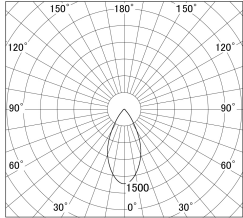

■ Lighting Distribution Curve (cd/1000 lm)

Luminous flux: 1415 lm

Luminous flux: 1415 lm