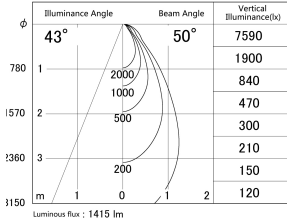

Luminous flux: 1415 lm

Luminous flux: 1415 lm