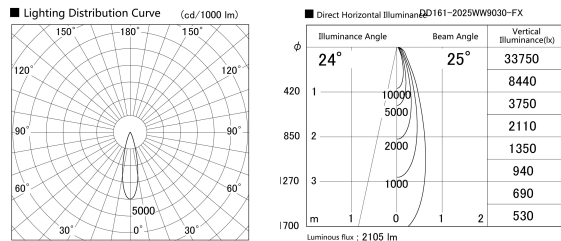

Item no. DD161-2025WW9030-FX

Series Name: AMMA Φ80 series Lens type
Fixed Antiglare (DD161-AG-FX)

Installation	Recessed mount
Type	AMMA Φ80 series Lens type Fixed Antiglare (DD161-AG-FX)
Fixture wattage	21W
Beam angle	25
Color Temp.	3000K
CRI	Ra>90
Luminous	2106 lm
Body	Die-cast aluminum alloy
Body finish	N/A
Trim finish	White
Reflector finish	White
IP Rate	IP20
Light source	COB module
Input Voltage	AC220~240V
Dimming Type	Non-Dimmable
Certificate	CE,CCC
Cut Hole	80mm