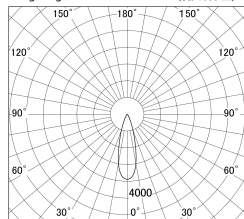

■ Lighting Distribution Curve (cd/1000 lm)