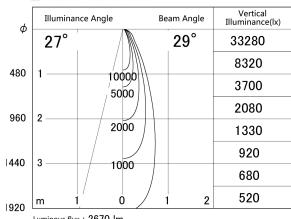

Item no. DD161-2525WW9030-FX

Series Name: AMMA Φ 80 series Lens type
Fixed Antiglare (DD161-AG-FX)

■ Lighting Distribution Curve (cd/1000 lm)

Installation	Recessed mount
Type	AMMA Φ80 series Lens type Fixed Antiglare (DD161-AG-FX)
Fixture wattage	24W
Beam angle	29
Color Temp.	3000K
CRI	Ra>90
Luminous	2669 lm
Body	Die-cast aluminum alloy
Body finish	N/A
Trim finish	White
Reflector finish	White
IP Rate	IP20
Light source	COB module
Input Voltage	AC220~240V
Dimming Type	Non-Dimmable
Certificate	CE,CCC
Cut Hole	80mm