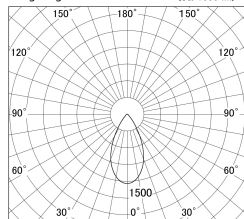

Installation	Recessed mount
Type	AMMA Φ80 series Lens type Fixed Antiglare (DD161-AG-FX)
Fixture wattage	24W
Beam angle	52
Color Temp.	3000K
CRI	Ra>90
Luminous	2377 lm
Body	Die-cast aluminum alloy
Body finish	N/A
Trim finish	White
Reflector finish	White
IP Rate	IP20
Light source	COB module
Input Voltage	AC220~240V
Dimming Type	Non-Dimmable
Certificate	CE,CCC
Cut Hole	80mm

■ Lighting Distribution Curve (cd/1000 lm)