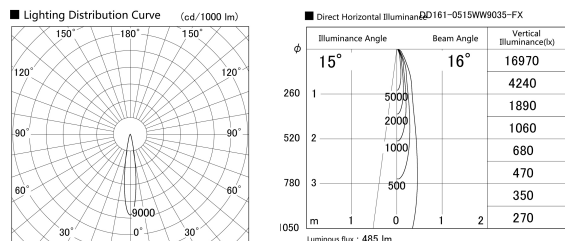

Item no. DD161-0515WW9035-FX

Series Name: AMMA Φ80 series Lens type Fixed Antiglare (DD161-AG-FX)

Installation	Recessed mount
Type	AMMA Φ80 series Lens type Fixed Antiglare (DD161-AG-FX)
Fixture wattage	5W
Beam angle	16
Color Temp.	3500K
CRI	Ra>90
Luminous	486 lm
Body	Die-cast aluminum alloy
Body finish	N/A
Trim finish	White
Reflector finish	White
IP Rate	IP20
Light source	COB module
Input Voltage	AC220~240V
Dimming Type	Non-Dimmable
Certificate	CE,CCC
Cut Hole	80mm