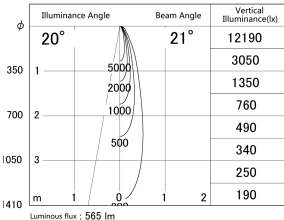

Item no. DD161-0520WW9035-FX

Series Name: AMMA Φ80 series Lens type
Fixed Antiglare (DD161-AG-FX)

■ Lighting Distribution Curve (cd/1000 lm)

Installation	Recessed mount
Type	AMMA Φ80 series Lens type Fixed Antiglare (DD161-AG-FX)
Fixture wattage	5W
Beam angle	21
Color Temp.	3500K
CRI	Ra>90
Luminous	565 lm
Body	Die-cast aluminum alloy
Body finish	N/A
Trim finish	White
Reflector finish	White
IP Rate	IP20
Light source	COB module
Input Voltage	AC220~240V
Dimming Type	Non-Dimmable
Certificate	CE,CCC
Cut Hole	80mm