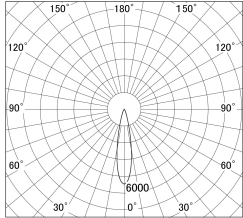

■ Lighting Distribution Curve (cd/1000 lm)