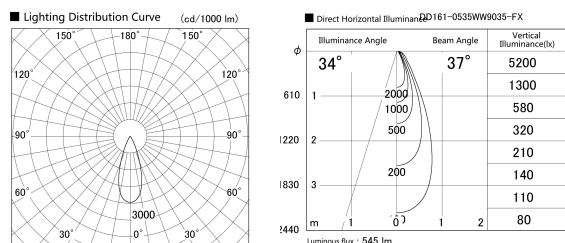

Item no. DD161-0535WW9035-FX

Series Name: AMMA Φ 80 series Lens type Fixed Antiglare (DD161-AG-FX)

Installation	Recessed mount
Type	AMMA Φ 80 series Lens type Fixed Antiglare (DD161-AG-FX)
Fixture wattage	5W
Beam angle	37
Color Temp.	3500K
CRI	Ra>90
Luminous	547 lm
Body	Die-cast aluminum alloy
Body finish	N/A
Trim finish	White
Reflector finish	White
IP Rate	IP20
Light source	COB module
Input Voltage	AC220~240V
Dimming Type	Non-Dimmable
Certificate	CE,CCC
Cut Hole	80mm