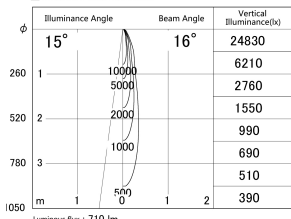

Item no. DD161-0815WW9035-FX

Series Name: AMMA Φ80 series Lens type Fixed Antiglare (DD161-AG-FX)

■ Lighting Distribution Curve (cd/1000 lm)

Installation	Recessed mount
Type	AMMA Φ80 series Lens type Fixed Antiglare (DD161-AG-FX)
Fixture wattage	7.5W
Beam angle	16
Color Temp.	3500K
CRI	Ra>90
Luminous	711 lm
Body	Die-cast aluminum alloy
Body finish	N/A
Trim finish	White
Reflector finish	White
IP Rate	IP20
Light source	COB module
Input Voltage	AC220~240V
Dimming Type	Non-Dimmable
Certificate	CE,CCC
Cut Hole	80mm