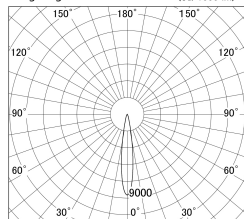

■ Lighting Distribution Curve (cd/1000 lm)