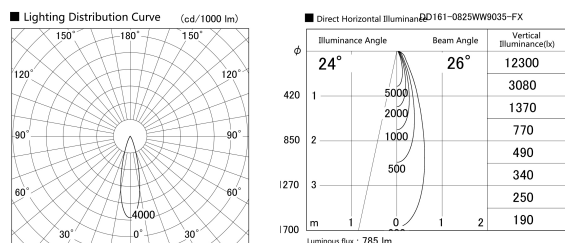

Item no. DD161-0825WW9035-FX

Series Name: AMMA Φ80 series Lens type Fixed Antiglare (DD161-AG-FX)

Installation	Recessed mount
Type	AMMA Φ80 series Lens type Fixed Antiglare (DD161-AG-FX)
Fixture wattage	7.5W
Beam angle	26
Color Temp.	3500K
CRI	Ra>90
Luminous	786 lm
Body	Die-cast aluminum alloy
Body finish	N/A
Trim finish	White
Reflector finish	White
IP Rate	IP20
Light source	COB module
Input Voltage	AC220~240V
Dimming Type	Non-Dimmable
Certificate	CE,CCC
Cut Hole	80mm