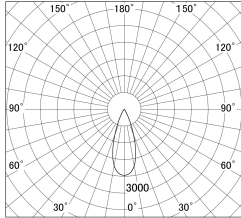

■ Lighting Distribution Curve (cd/1000 lm)

Luminous flux : 815 lm