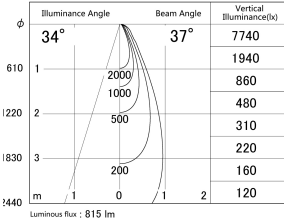

Luminous flux : 815 lm