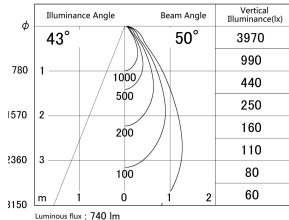

Item no. DD161-0845WW9035-FX

Series Name: AMMA Φ80 series Lens type
Fixed Antiglare (DD161-AG-FX)

■ Lighting Distribution Curve (cd/1000 lm)

Installation	Recessed mount
Type	AMMA Φ80 series Lens type Fixed Antiglare (DD161-AG-FX)
Fixture wattage	7.5W
Beam angle	50
Color Temp.	3500K
CRI	Ra>90
Luminous	740 lm
Body	Die-cast aluminum alloy
Body finish	N/A
Trim finish	White
Reflector finish	White
IP Rate	IP20
Light source	COB module
Input Voltage	AC220~240V
Dimming Type	Non-Dimmable
Certificate	CE,CCC
Cut Hole	80mm