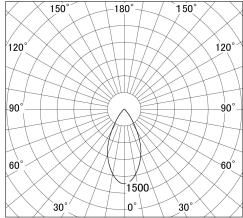

■ Lighting Distribution Curve (cd/1000 lm)