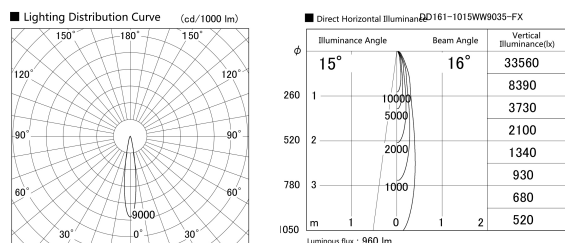

Item no. DD161-1015WW9035-FX

Series Name: AMMA Φ80 series Lens type Fixed Antiglare (DD161-AG-FX)

Installation	Recessed mount
Type	AMMA Φ80 series Lens type Fixed Antiglare (DD161-AG-FX)
Fixture wattage	10.5W
Beam angle	16
Color Temp.	3500K
CRI	Ra>90
Luminous	961 lm
Body	Die-cast aluminum alloy
Body finish	N/A
Trim finish	White
Reflector finish	White
IP Rate	IP20
Light source	COB module
Input Voltage	AC220~240V
Dimming Type	Non-Dimmable
Certificate	CE,CCC
Cut Hole	80mm