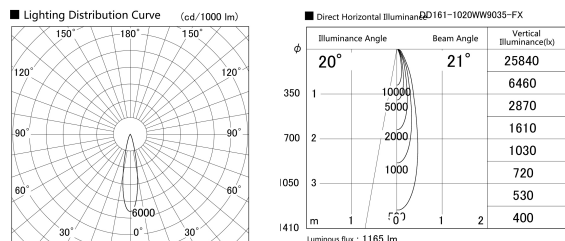

Item no. DD161-1020WW9035-FX

Series Name: AMMA Φ80 series Lens type Fixed Antiglare (DD161-AG-FX)

Installation	Recessed mount
Type	AMMA Φ80 series Lens type Fixed Antiglare (DD161-AG-FX)
Fixture wattage	10.5W
Beam angle	21
Color Temp.	3500K
CRI	Ra>90
Luminous	1163 lm
Body	Die-cast aluminum alloy
Body finish	N/A
Trim finish	White
Reflector finish	White
IP Rate	IP20
Light source	COB module
Input Voltage	AC220~240V
Dimming Type	Non-Dimmable
Certificate	CE,CCC
Cut Hole	80mm