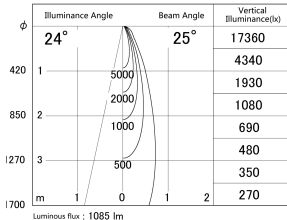

Item no. DD161-1025WW9035-FX

Series Name: AMMA Φ80 series Lens type
Fixed Antiglare (DD161-AG-FX)

■ Lighting Distribution Curve (cd/1000 lm)

Installation	Recessed mount
Type	AMMA Φ80 series Lens type Fixed Antiglare (DD161-AG-FX)
Fixture wattage	10.5W
Beam angle	25
Color Temp.	3500K
CRI	Ra>90
Luminous	1083 lm
Body	Die-cast aluminum alloy
Body finish	N/A
Trim finish	White
Reflector finish	White
IP Rate	IP20
Light source	COB module
Input Voltage	AC220~240V
Dimming Type	Non-Dimmable
Certificate	CE,CCC
Cut Hole	80mm