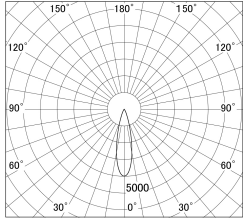

■ Lighting Distribution Curve (cd/1000 lm)