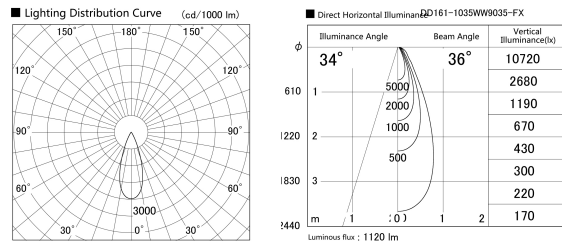

Item no. DD161-1035WW9035-FX

Series Name: AMMA Φ80 series Lens type
Fixed Antiglare (DD161-AG-FX)

Installation	Recessed mount
Type	AMMA Φ80 series Lens type Fixed Antiglare (DD161-AG-FX)
Fixture wattage	10.5W
Beam angle	36
Color Temp.	3500K
CRI	Ra>90
Luminous	1122 lm
Body	Die-cast aluminum alloy
Body finish	N/A
Trim finish	White
Reflector finish	White
IP Rate	IP20
Light source	COB module
Input Voltage	AC220~240V
Dimming Type	Non-Dimmable
Certificate	CE,CCC
Cut Hole	80mm