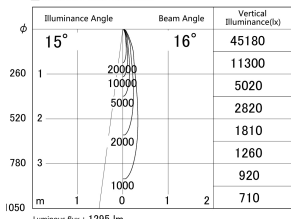

Item no. DD161-1515WW9035-FX

Series Name: AMMA Φ80 series Lens type Fixed Antiglare (DD161-AG-FX)

■ Lighting Distribution Curve (cd/1000 lm)

Installation	Recessed mount
Type	AMMA Φ80 series Lens type Fixed Antiglare (DD161-AG-FX)
Fixture wattage	14W
Beam angle	16
Color Temp.	3500K
CRI	Ra>90
Luminous	1294 lm
Body	Die-cast aluminum alloy
Body finish	N/A
Trim finish	White
Reflector finish	White
IP Rate	IP20
Light source	COB module
Input Voltage	AC220~240V
Dimming Type	Non-Dimmable
Certificate	CE,CCC
Cut Hole	80mm