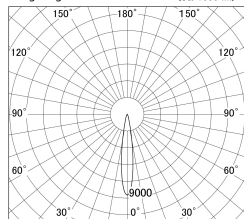

■ Lighting Distribution Curve (cd/1000 lm)