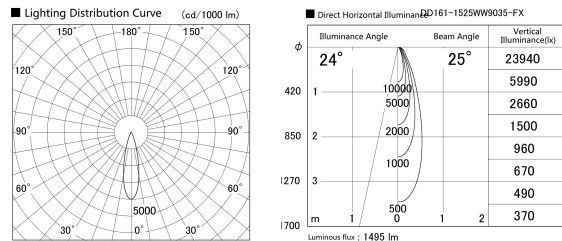

Item no. DD161-1525WW9035-FX

Series Name: AMMA Φ 80 series Lens type
Fixed Antiglare (DD161-AG-FX)

Installation	Recessed mount
Type	AMMA Φ 80 series Lens type Fixed Antiglare (DD161-AG-FX)
Fixture wattage	14W
Beam angle	25
Color Temp.	3500K
CRI	Ra>90
Luminous	1494 lm
Body	Die-cast aluminum alloy
Body finish	N/A
Trim finish	White
Reflector finish	White
IP Rate	IP20
Light source	COB module
Input Voltage	AC220~240V
Dimming Type	Non-Dimmable
Certificate	CE,CCC
Cut Hole	80mm