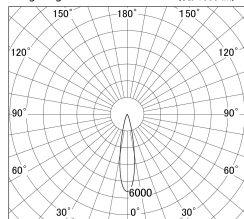

Installation	Recessed mount
Type	AMMA Φ80 series Lens type Fixed Antiglare (DD161-AG-FX)
Fixture wattage	21W
Beam angle	21
Color Temp.	3500K
CRI	Ra>90
Luminous	2239 lm
Body	Die-cast aluminum alloy
Body finish	N/A
Trim finish	White
Reflector finish	White
IP Rate	IP20
Light source	COB module
Input Voltage	AC220~240V
Dimming Type	Non-Dimmable
Certificate	CE,CCC
Cut Hole	80mm

Lighting Distribution Curve (cd/1000 lm)