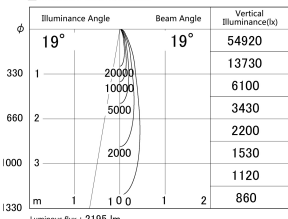

Item no. DD161-2520WW9035-FX

Series Name: AMMA Φ80 series Lens type Fixed Antiglare (DD161-AG-FX)

■ Lighting Distribution Curve (cd/1000 lm)

Installation	Recessed mount
Type	AMMA Φ80 series Lens type Fixed Antiglare (DD161-AG-FX)
Fixture wattage	24W
Beam angle	19
Color Temp.	3500K
CRI	Ra>90
Luminous	2195 lm
Body	Die-cast aluminum alloy
Body finish	N/A
Trim finish	White
Reflector finish	White
IP Rate	IP20
Light source	COB module
Input Voltage	AC220~240V
Dimming Type	Non-Dimmable
Certificate	CE,CCC
Cut Hole	80mm